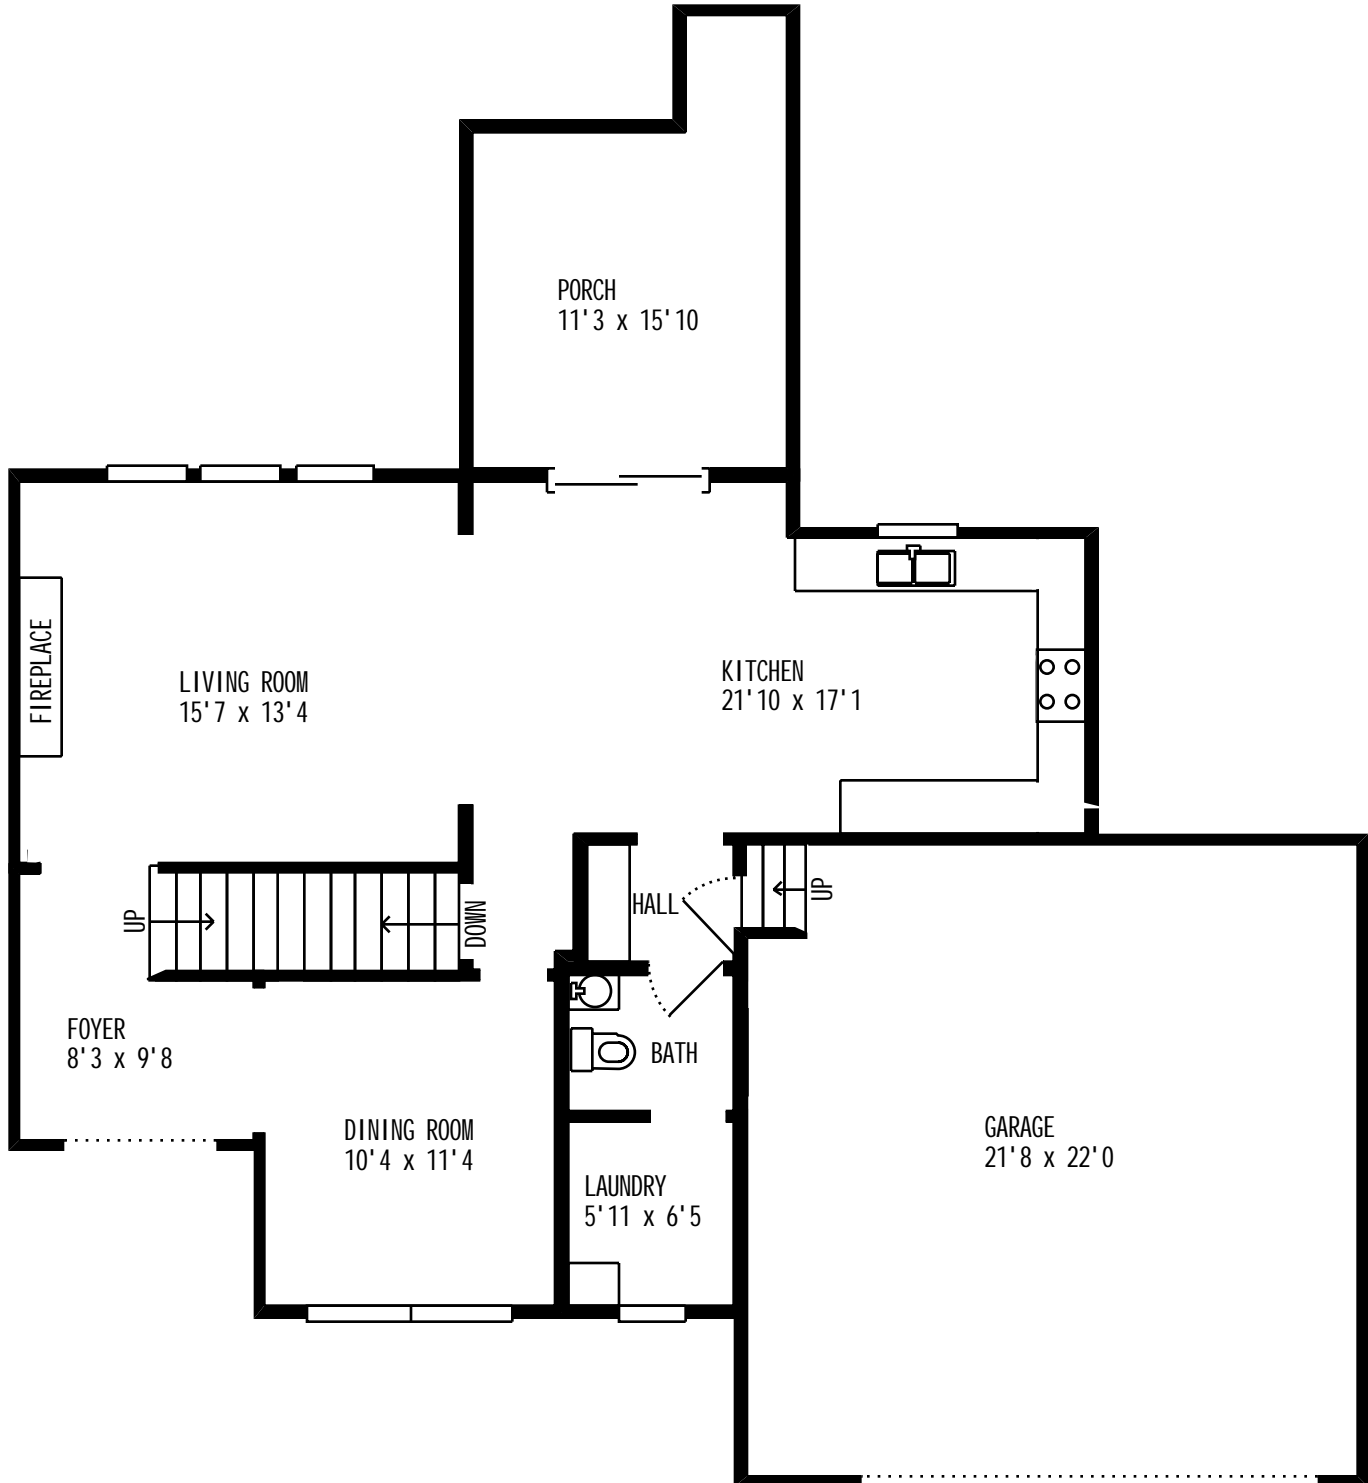

# REAL ESTATE MEASURE

Real Estate Agent  
Order #9555-1  
Measure #6189  
Measured 03/13/08

Property Address:  
2222 South Street  
Anytown, MI 55555

Total interior square footage on page: 802 sf

MeasureComp offers a limited warranty. For full details, please visit <http://www.measurecomp.com/RealEstateWarranty.htm>